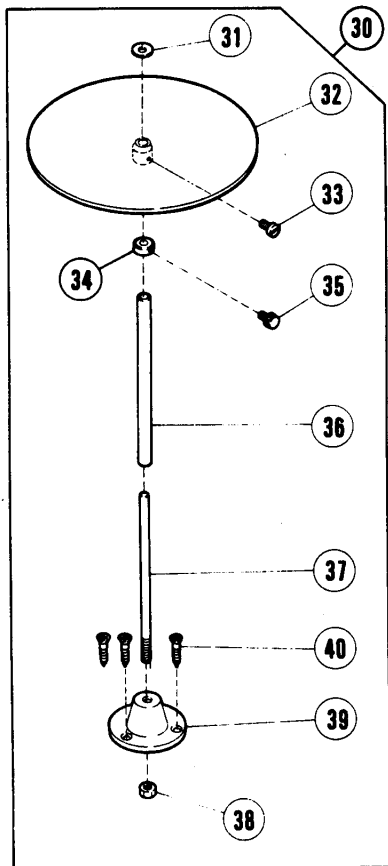

23 ~ 29; ETB52-350BC, 351BC 専用
Only