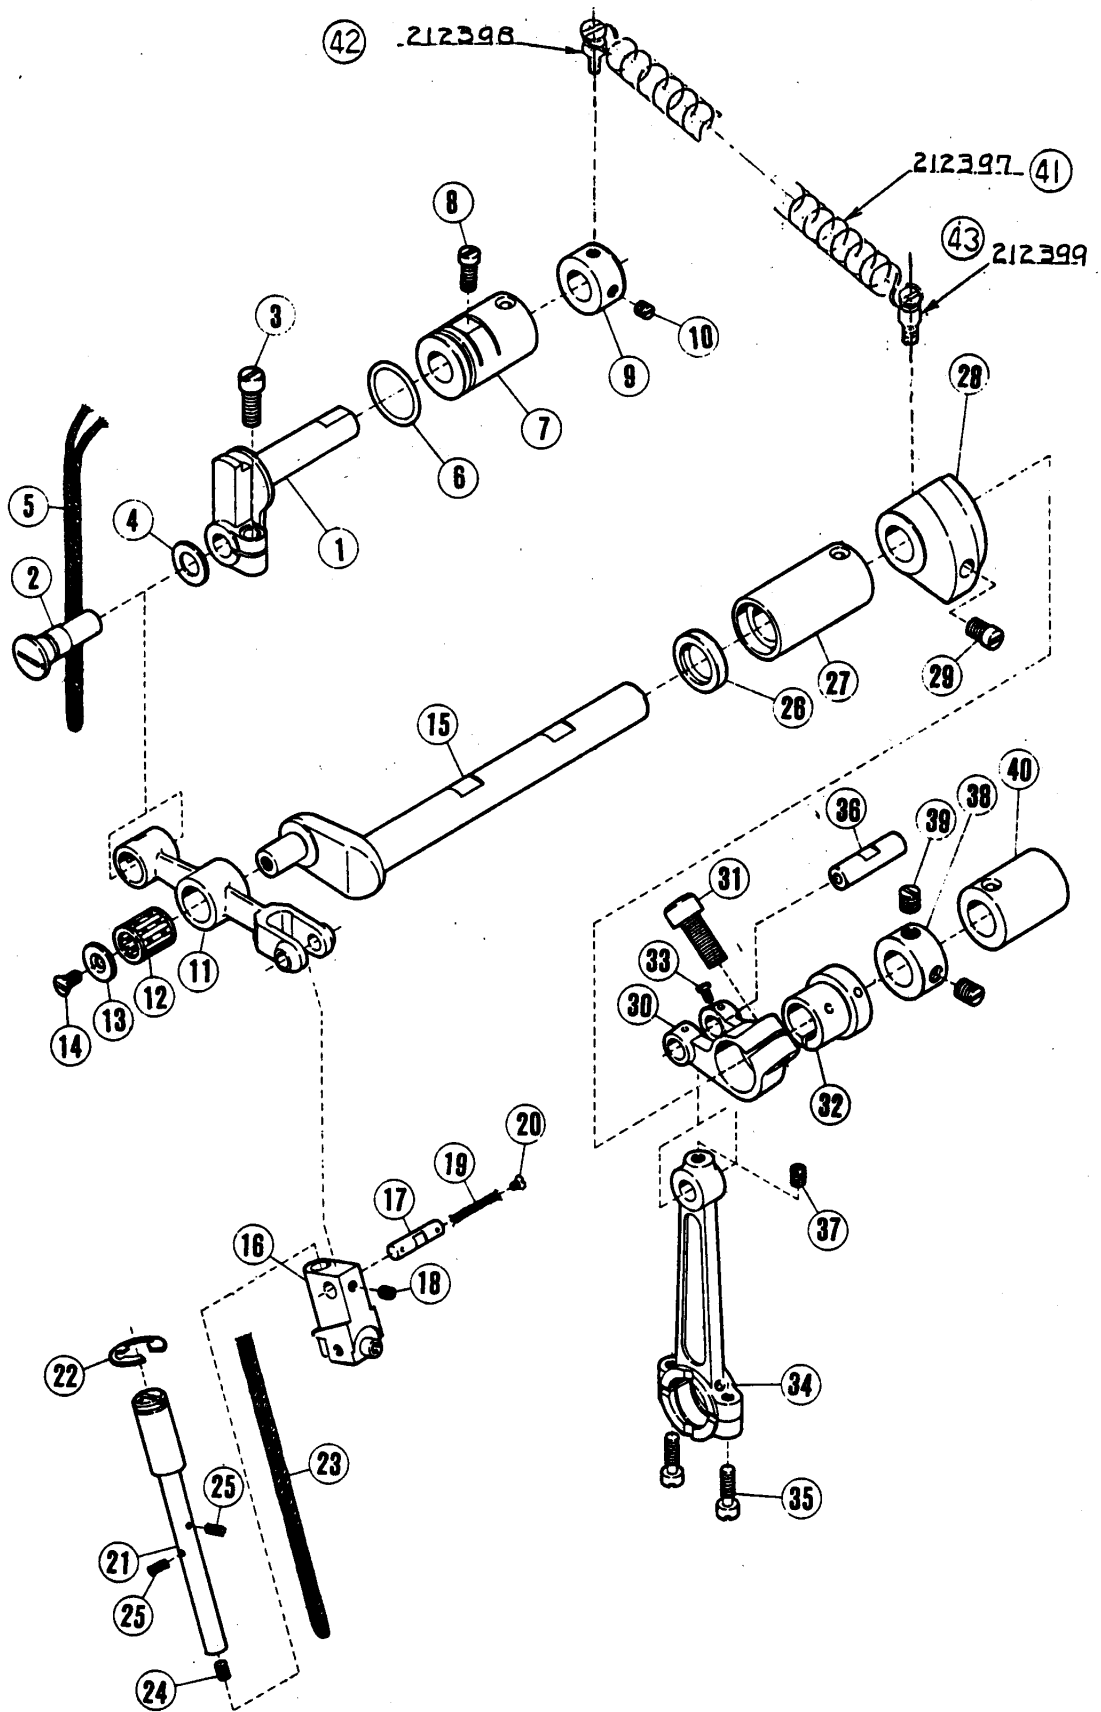

針振り機構(1)

NEEDLE DRIVE MECHANISM(1)

REF. NO.	PART NO.	メシヨウ	NAME	QT.
1	210239	ハリフリ アソナイ	HOLDER	1
2	210240	イキセンピン	PIN	1
3	5485	ヒラネジ/C7	SCREW	1
4	210241	ワカガネ	WASHER	1
5	212186	オイルワICK	OIL WICK	1
6	210057	オリング	O RING	1
7	210242	ブッシュ	BUSHING	1
8	2133-1	ヒラネジ/C5	SCREW	1
9	201056	カラ-	THRUST COLLAR	1
10	1457	トメネジ/C5	SCREW	2
11	210235	レバー/ハリフリ	LEVER/NEEDLE DRIVE	1
12	210238	ニードルベアリング	NEEDLE BEARING	1
13	210236	ワカガネ	WASHER	1
14	5022	ワラネジ/C3	SCREW	1
15	210232	シャフト/ハリフリ	SHAFT/NEEDLE DRIVE	1
16	212412	ハリホルダガイド	NEEDLE HOLDER GUIDE	1
17	210237	アイコウピン	PIN	1
18	5292	トメネジ/C3	SCREW	1
19	202175	オイルワICK	OIL WICK	1
20	5304	ワラネジ	SCREW	1
21	212413	スタッド/ハリホルダガイド	STUD	1
22	202577	トメワ	STOP RING	1
23	202175	オイルワICK	OIL WICK	1
24	5292	トメネジ	SCREW	1
25	202174	オイルワICK	OIL WICK	2
26	210069	オイルシール	OIL SEAL	1
27	210234	ブッシュ	BUSHING	1
28	210511	ハラランウエイト	BALANCE WEIGHT	1
29	5059	ヒラネジ/C8	SCREW	2
30	211649	クラック/ハリ	NEEDLE DRIVE CRANK	1
31	5457	ヒラネジ/C9	SCREW	1
32	211650	エキセン/ハリクラック	ECCENTRIC/NEEDLE DRIVE CRANK	1
33	5336	ヒラネジ	SCREW	1
34	210229	ロフト/ハリ	CONNECTION/NEEDLE DRIVE	1
35	5376	ヒラネジ/C4	SCREW	2
36	204146	アイコウピン	PIN	1
37	5461	トメネジ/C5	SCREW	1
38	201635	カラ-	COLLAR	1
39	5060	トメネジ/C8	SCREW	2
40	210233	ブッシュ	BUSHING	1
41	212397	コイルバネ	TENSION SPRING	1
42	212398	ダツキネジ	SCREW	1
43	212399	ダツキネジ	SCREW	1