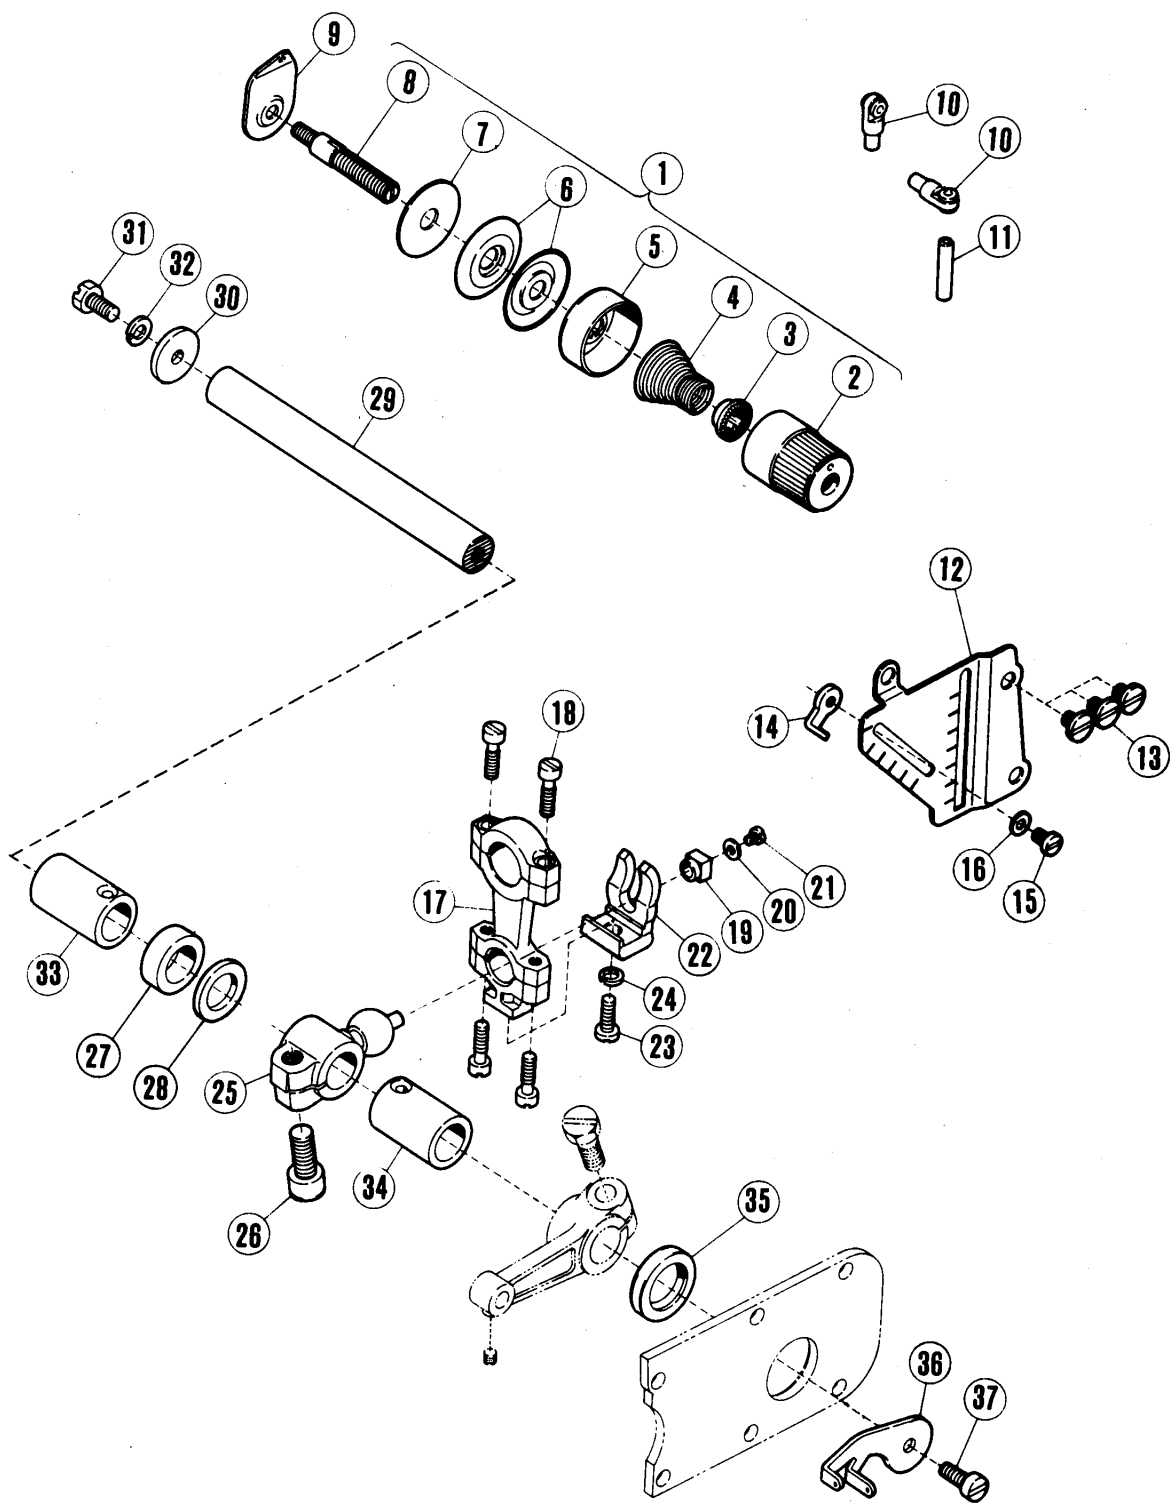

②⑧= E T52-○○○/514に使用。

②⑧= for ET52-○○○/514.

上ルーバー機構(1)

UPPER LOOPER DRIVE MECHANISM(1)

REF. NO.	PART NO.	メイショウ	NAME	QT.
1	210531	イトチヨウシ(クミ)(シヤク)	THREAD TENSION COMPLETE	1
2	208447	チヨウシナツト	POST NUT	1
3	208448	トメハ°イフ°	SPRING BUSHING	1
4	201068	アツシユクハ°ネ(シヤク)	TENSION SPRING (LIGHT)	1
5	208450	イトチヨウシ ハ°ネ ウケサマラ	CAP	1
6	210319	チヨウシサマラ	DISC	2
7	208449	フェルト	FELT	1
8	5082A	チヨウシネ°ウ	SCREW STUD	1
9	202849	イトチヨウシタ°イ	TENSION GUIDE	1
10	201439A	イトミチ	EYELET	2
11	204657	イトミチハ°イフ°	THREAD TUBE	1
12	210349	イトミチトリツケイタ	LOOPER THREAD GUIDE PLATE	1
13	2905	ヒラネシ°/C5	SCREW	3
14	210350	イトミチ/ウケル-ハ°-	UPPER LOOPER THREAD GUIDE	1
15	,5519	ヒラネシ°/C3	SCREW	1
16	202875	ワ°カ°ネ	WASHER	1
17	210091	ロツト°/ウケル-ハ°-	CONNECTION/LOWER LOOPER DRIVE	1
18	5376	ヒラネシ°/C4	SCREW	4
19	210093	カクコ°マ/ウケル-ハ°-ロツト°	BLOCK/CONNECTION	1
20	210585	ワ°カ°ネ	WASHER	1
21	1231	ヒラネシ°/C1	SCREW	1
22	210092	ワ°リ°ト°メ	GUIDE/CONNECTION	1
23	5546	ヒラネシ°/C5	SCREW	1
24	202286	ハ°ネ°ワ°カ°ネ	WASHER	1
25	210731	クラック/ウケル-ハ°-/H	CRANK/UPPER LOOPER/HI LIFT	1
26	5457	ヒラネシ°/C9	SCREW	1
27	210267	ワ°カ°ネ	WASHER	1
28	206180	ワ°カ°ネ	THRUST WASHER	1
29	210099	シ°ク/ウケル-ハ°-	SHAFT/UPPER LOOPER DRIVE	1
30	210100	ワ°カ°ネ	WASHER	1
31	2193	ロツカクネシ°/C5	SCREW	1
32	202286	ハ°ネ°ワ°カ°ネ	WASHER	1
33	210102	ワ°ツ°シ°	BUSHING	1
34	210101	ワ°ツ°シ°	BUSHING	1
35	210103	オイルシール	OIL SEAL	1
36	211659	イトクリ/ウケル-ハ°-	UPPER LOOPER THREAD TAKEUP	1
37	2902	ヒラネシ°/C5	SCREW	1