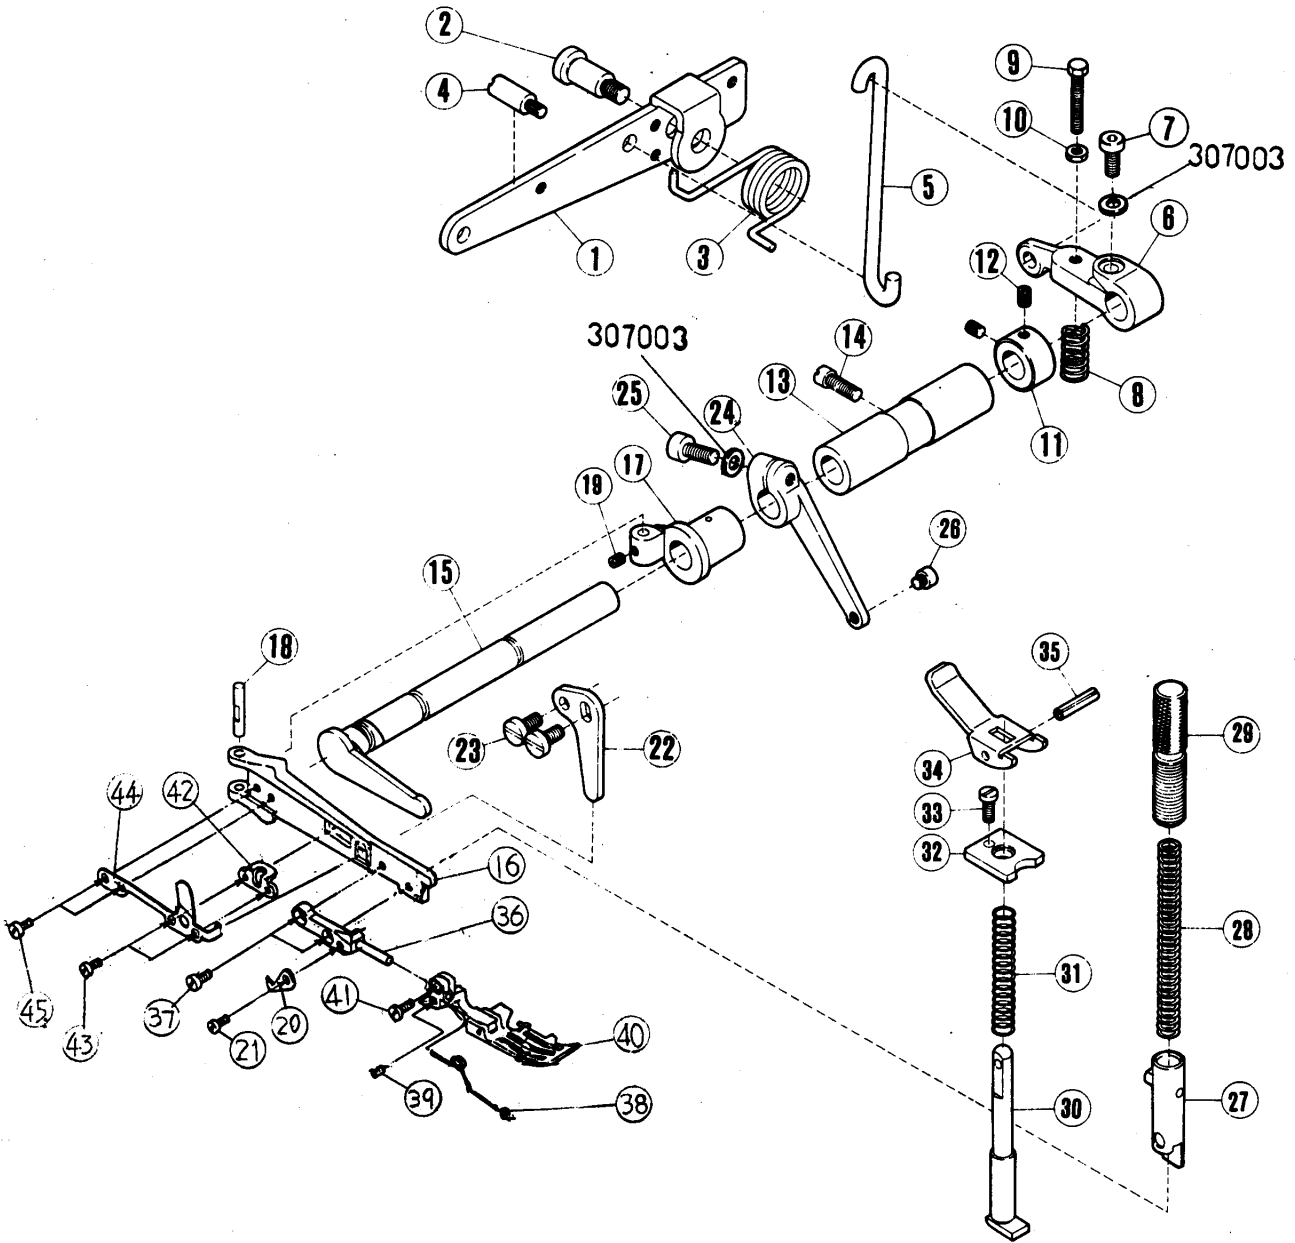

ETF 押工機構 (ETB: 46頁に掲載)

REF. NO.	PART NO.	メイシヨク	NAME	QT.
1	211636	レハ- (クミ) アシアケ	LEVER COMPLETE	1
2	2285	タツツキネシ / C9	SCREW	1
3	211637	ネシリハ	SPRING	1
4	5481	ヒツツキネシ	SCREW	1
5	210335	リンク / アシアケレハ-	LINK / FOOT LIFT LEVER	1
6	212050	レハ- / オサエアケ	LEVER / FOOT LIFT	1
7	5594	ヒラネシ	SCREW	1
8	212051	アツシクハ	SPRING	1
9	5503	ロツカクネシ / C5	SCREW	1
10	3044	ロツカクナツ / C5	NUT	1
11	210728	カラ-	THRUST COLLAR	1
12	5292	トメネシ / C3	SCREW	2
13	212048	フツツシ	BUSHING	1
14	2133-1	ヒラネシ / C5	SCREW	1
15	212047	シャク / オサエタ	SHAFT / PRESSER ARM	1
16	211823	オサエ タ	PRESSER ARM	1
17	212049	オサエタ イヒンシ	PRESSER ARM HINGE	1
18	210323	ハコクヒ	PIN	1
19	5292	トメネシ / C3	SCREW	1
20	202451	チエインカツター	CHAINCUTTER	1
21	2921	ヒラネシ / C3	SCREW	1
22	210517	ストッパ- / オサエタ	STOPPER / PRESSER ARM	1
23	5117	ヒラネシ / C5	SCREW	2
24	212052	レハ-	LEVER	1
25	5594	ヒラネシ	SCREW	1
26	5596	ヒツツキネシ	SCREW	1
27	208537	オサエネウ (クミ)	PRESSER BAR COMPLETE	1
28	211941	アツシクハ	SPRING	1
29	208774	チヨウセツネシ	THUMB SCREW	1
30	202645	シャク / テア	PLUNGER	1
31	201395	アツシクハ	SPRING	1
32	208599	フツツシ	BUSHING	1
33	5029	ヒラネシ / C3	SCREW	1
34	211657	レハ- / テアケ	HAND LIFT LEVER	1
35	202647A	アフリンクヒ	PIN	1
36	212420	フツツケツ / オサエ	PRESSER FOOT BRACKET	1
37	5089	ヒラネシ / C3	SCREW	2
38	212476	ネシリハ	SPRING	1
39	1459	ヒラネシ / C4	SCREW	1
40	XXXXXX	オサエ (クミ)	PRESSER FOOT COMPLETE	1
41	5328	ヒラネシ / オサエ	SCREW	1
42	212439	アテガネ	SCREW	1
43	5030	ヒラネシ / C1	SCREW	2
44	212438	イタバネ	SCREW	1
45	5299	ヒラネシ / C4	SCREW	2

上送り機構 (1)

TOP FEED MECHANISM (1)

46	212404	ジク / ウワオクリジョウゲ	SHAFT	1
47	212015	ローラ-	ROLLER	1
48	5597	ヒラネシ	SCREW	1
49	212154	フツツシ	BUSHING	1
50	212405	スペーサー	SPACER	1
51	212447	ラック	LATCH	1
52	307003	ワッシャー	WASHER	1
53	5568	ヒラネシ	SCREW	1
54	212445	クランク	LEVER	1
55	212446	クランク アンナイ	GUIDE	1
56	5089	ヒラネシ	SCREW	1
57	210297	フツツシ	BUSHING	1