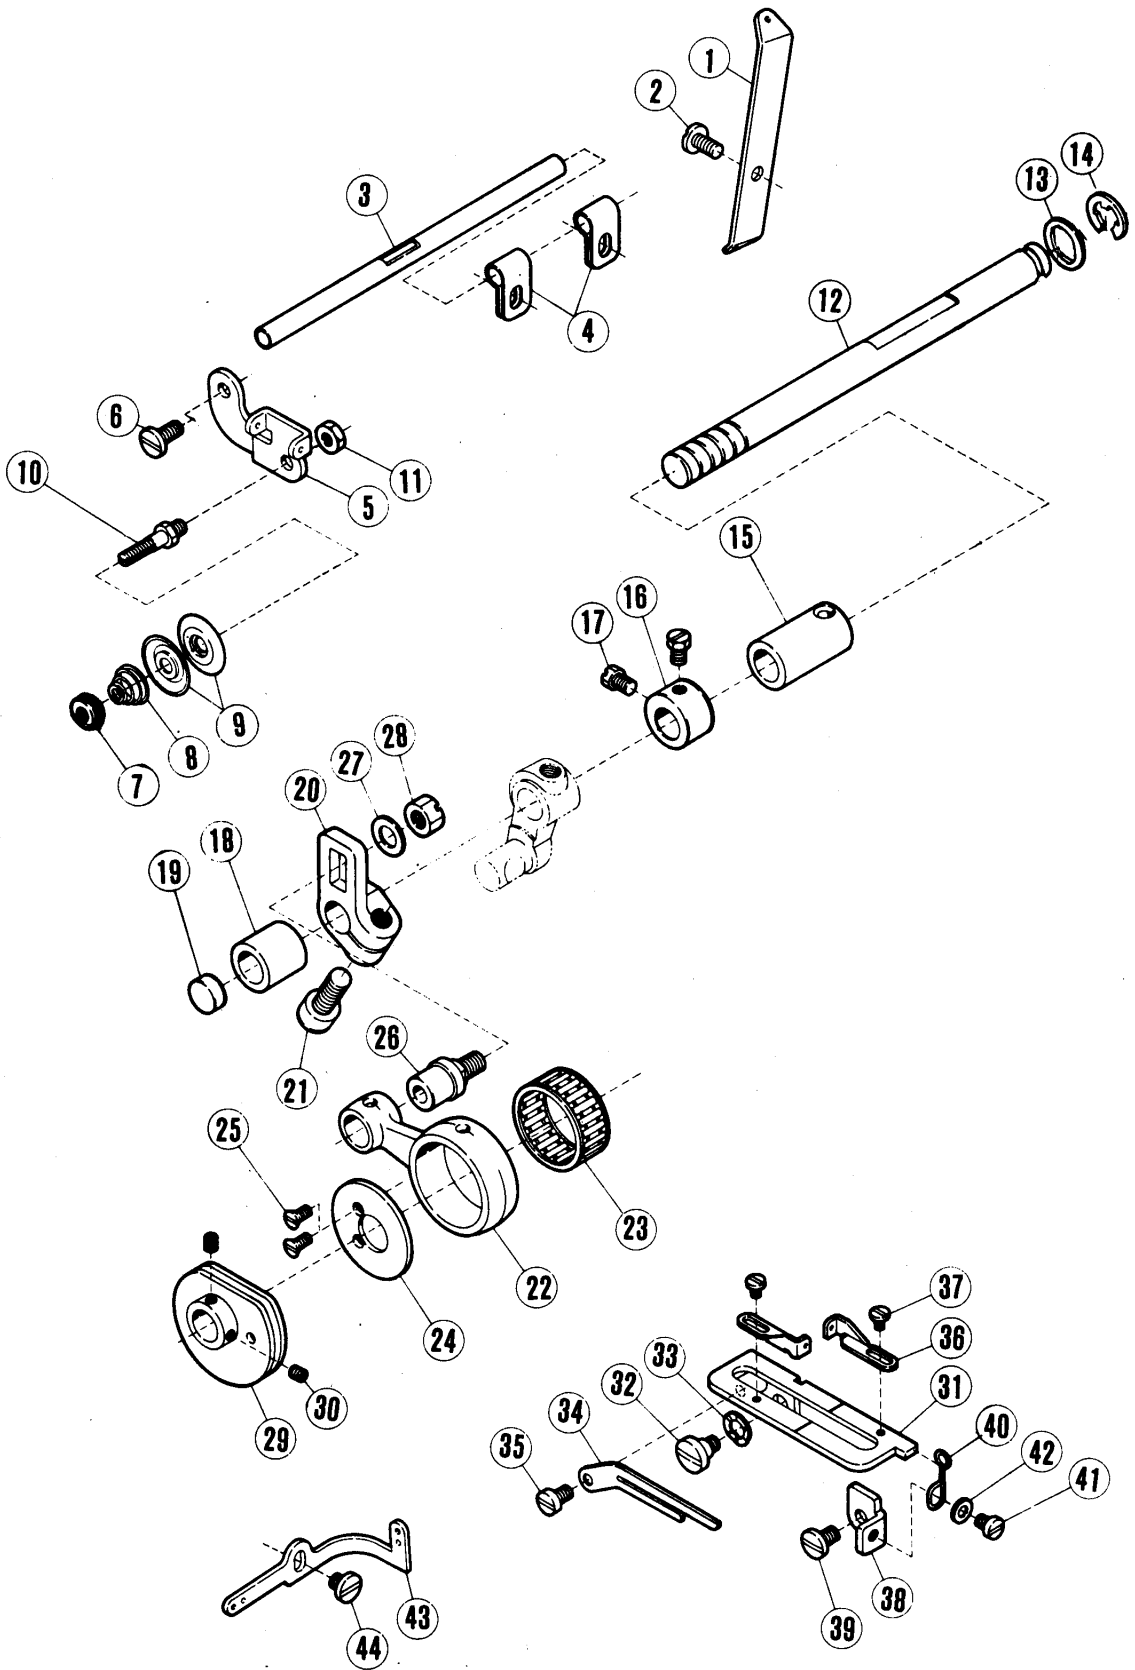

REF. NO.	PART NO.	メ-ジヨウ	NAME	QT.
1	210309	イトミチ/ル-ハ- (ウシロ)	LOOPER THREAD GUIDE REAR	1
2	5458	ヒラネジ/C5	SCREW	1
3	210310	イトミチハ-イフ	LOOPER THREAD TUBE	1
4	206115	ホルダ-	TUBE CLAMP	2
5	211386	フ-ラケツト/イトチヨウシタ-イ	BRACKET/LOOPER THREAD TENSION	1
6	5459	ヒラネジ/C5	SCREW	1
7	5526	チヨウシナツト	NUT	1
8	211388	イトチヨウシハ-ネ	TENSION SPRING	1
9	137108	チヨウシサ-ラ	TENSION DISC	2
10	211387	チヨウシホ-ウ	TENSION POST	1
11	3044	ロツカクナツト/C5	NUT	1
12	212029	シ-ク/ル-ハ-セ-ンユ-	SHAFT/LOOPER AVOID	1
13	204789	サ-カ-ネ	THRUST WASHER	1
14	205061	ト-ワ	RING	1
15	210125	フ-ツシ	BUSHING (REAR)	1
16	210293	カラ-	COLLAR	1
17	5084	ロツカクネジ/C5	SCREW	2
18	210292	フ-ツシ	BUSHING	1
19	205088	ピ-ン	PLUG	1
20	210287	クランク/ル-ハ-セ-ンユ-	CRANK/LOOPER AVOID	1
21	5457	ヒラネジ/C9	SCREW	1
22	210284	ロツト/ル-ハ-セ-ンユ-	CONNECTION/LOOPER AVOID	1
23	205015	ニ-ト-ル-ハ-ア-リ-ン-ク	NEEDLE BEARING	1
24	210283	カラ-	COLLAR	1
25	5495	ワ-ラネジ/C1	SCREW	2
26	210285	タ-ン-ツ-キ-ピ-ン	PIN	1
27	202433	サ-カ-ネ	WASHER	1
28	5455	ロツカクナツト/C8	NUT	1
29	210300	イトクリ/ル-ハ-	LOOPER THREAD TAKEUP	1
30	5292	ト-メ-ネジ/C3	SCREW	2
31	210304	ル-ハ- イトクリタ-イ	LOOPER THREAD GUIDE BRACKET	1
32	5494	タ-ン-ツ-キ-ネジ/C5	SCREW	1
33	210307	ナ-ミ-イ-タ-サ-カ-ネ	WASHER	1
34	210302	イトクリア-ン-タ-イ	GUIDE/LOOPER THREAD TAKEUP	1
35	1216	ヒラネジ/C4	SCREW	1
36	210303	イトミチ/ル-ハ- イトクリ	EYELET/LOOPER THREAD TAKEUP	2
37	5077	ヒラネジ/C1	SCREW	2
38	210308	ストッパ-/ル-ハ- イトクリタ-イ	STOPPER	1
39	5453	ヒラネジ/C5	SCREW	1
40	210306	ピ-ンサ-イ-ク-ハ-ネ	SPRING	1
41	1234	ヒラネジ/C4	SCREW	1
42	137906	サ-カ-ネ	WASHER	1
43	210311	イトミチ/ル-ハ- (マ-エ)	LOOPER THREAD GUIDE FRONT	1
44	4009-1	ヒラネジ/C5	SCREW	1