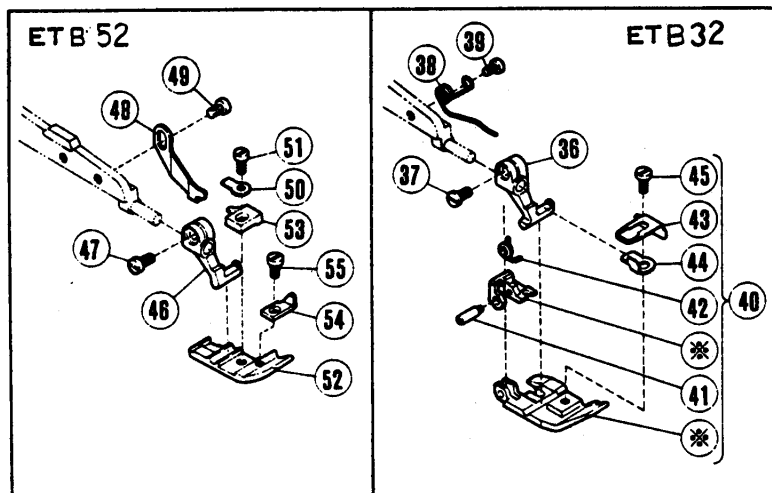

ETB 押工機構 (ETF: 30頁に掲載)

Ⓒの素子部品の内、※印付パーツは単品で販売できません。
Parts of Ⓒ marked with ※ cannot be supplied individually.

REF. NO.	PART NO.	メキシコ	NAME	QT.
1	211636	レバー(クミ)アシアケ	LEVER COMPLETE	1
2	2285	タツツキネジ/C9	SCREW	1
3	211637	ネジリハネ	SPRING	1
4	5481	ヒョウツキネジ	SCREW	1
5	210335	リンク/アシアケレバー	LINK/FOOT LIFT LEVER	1
6	212050	レバー/オウエアケ	LEVER/FOOT LIFT	1
7	5594	ヒラネジ	SCREW	1
8	212051	アツシクハネ	SPRING	1
9	5503	ロツカクネジ/C5	SCREW	1
10	3044	ロツカクナツト/C5	NUT	1
11	210728	カラ-	THRUST COLLAR	1
12	5292	トメネジ/C3	SCREW	2
13	212048	フツツ	BUSHING	1
14	2133-1	ヒラネジ/C5	SCREW	1
15	212047	シャク/オウエアケ	SHAFT/PRESSER ARM	1
16	210321	オウエ アケ	PRESSER ARM	1
17	212049	オウエアケヒンシ	PRESSER ARM HINGE	1
18	210323	ハイコウヒョウ	PIN	1
19	5292	トメネジ/C3	SCREW	1
20	202451	チエツカツター	CHAINCUTTER	1
21	2921	ヒラネジ/C3	SCREW	1
22	210517	ストッパ-/オウエアケ	STOPPER/PRESSER ARM	1
23	5117	ヒラネジ/C5	SCREW	2
24	212052	レバー	LEVER	1
25	5594	ヒラネジ	SCREW	1
26	5596	ヒョウツキネジ	SCREW	1
27	208537	オウエネツク(クミ)	PRESSER BAR COMPLETE	1
28	211941	アツシクハネ	SPRING	1
29	208774	チヨウセツネジ	THUMB SCREW	1
30	202645	シャク/チアケ	PLUNGER	1
31	201395	アツシクハネ	SPRING	1
32	208599	フツツ	BUSHING	1
33	5029	ヒラネジ/C3	SCREW	1
34	211657	レバー/チアケ	HAND LIFT LEVER	1
35	202647A	スワグ/チアケ	PIN	1
36	212062	フツツ/オウエ	PRESSER FOOT BRACKET	1
37	5328	ヒラネジ/C4	SCREW	1
38	212063	ネジリハネ	SPRING	1
39	2921	ヒラネジ/C3	SCREW	1
40	XXXXXX	オウエ(クミ)	PRESSER FOOT COMPLETE	1
41	212059	タツツキヒョウ	PIN	1
42	212060	ネジリハネ	SPRING	1
43	212061	ネジヨオウエ	FABRIC GUARD	1
44	211917	トリツケイタ	SET PLATE	1
45	2921	ヒラネジ/C3	SCREW	1
46	208525	フツツ/オウエ	PRESSER FOOT HOLDER	1
47	5328	ヒラネジ/C4	SCREW	1
48	212069	ストッパ-	STOPPER	1
49	2921	ヒラネジ/C3	SCREW	1
50	201156	オウエトリツケイタ	SET PLATE/PRESSER FOOT	1
51	5089	ヒラネジ	SCREW	1
52	XXXXXX	オウエ	PRESSER FOOT	1
53	XXXXXX	オウエフ	FINGER	1
54	211557	ネジヨオウエ	FABRIC GUARD	1
55	1333	ヒラネジ/C1	SCREW	1